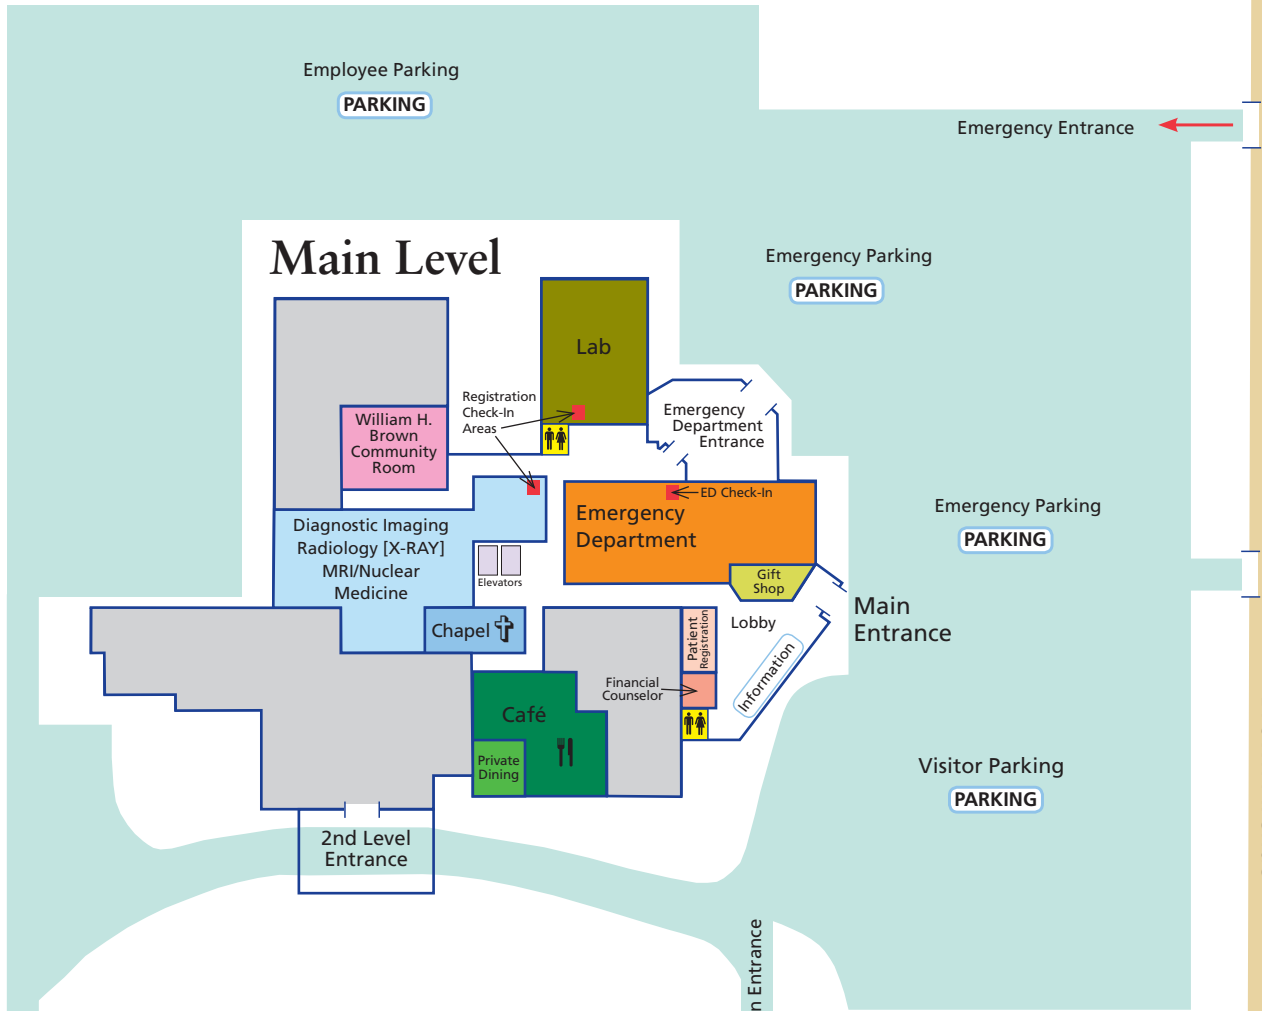

OFF-SITE:
Advanced Center
for Sleep Medicine

Four rooms located at
The Lodge at
Geneva-on-the-Lake
4888 N. Broadway [Route 534]
Geneva-on-the-Lake

Brown Avenue

West Main Street [Route 20]

2nd Level

3rd Level