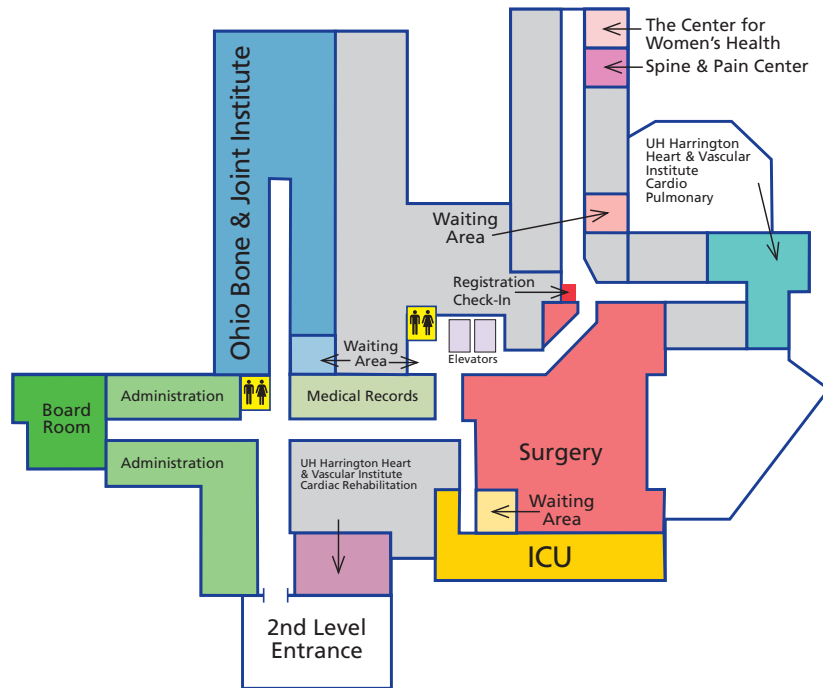

OFF-SITE:
Advanced Center
for Sleep Medicine

Four rooms located at
The Lodge at
Geneva-on-the-Lake
4888 N. Broadway [Route 534]
Geneva-on-the-Lake

Brown Avenue

West Main Street [Route 20]

2nd Level

3rd Level