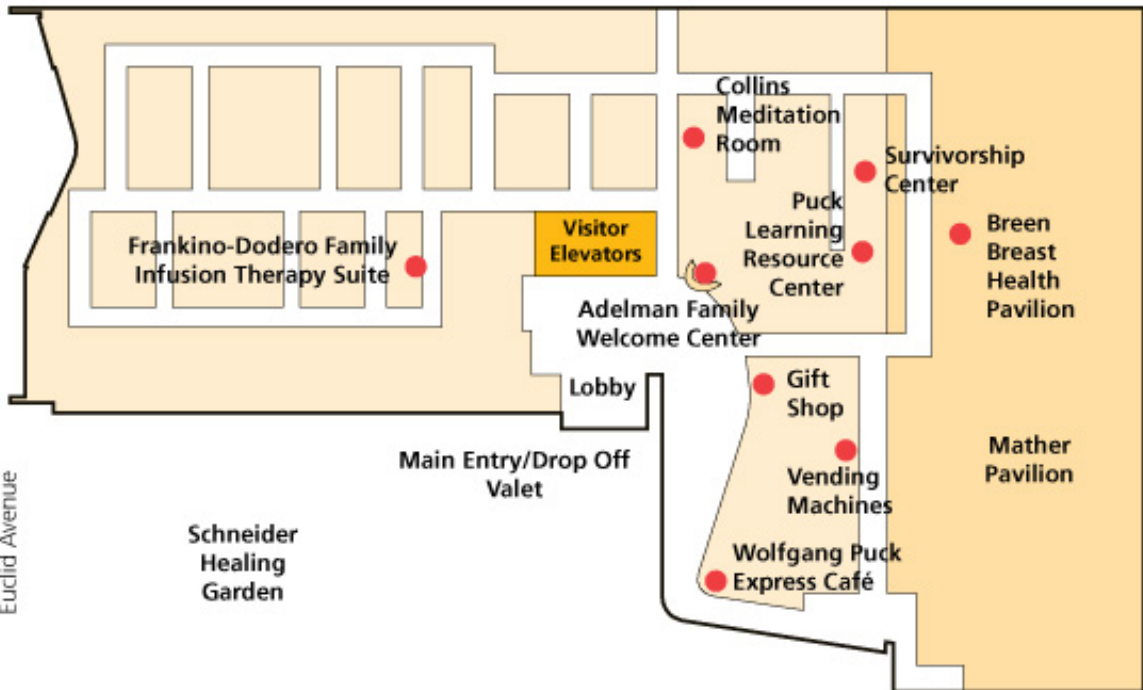

Cornell Road

Cornell Road
Parking
Garage

Ambulance Drop Off
for non-emergencies only

Euclid Avenue

Schneider
Healing
Garden

Main Entry/Drop Off
Valet

Visitor
Elevators

Adelman Family
Welcome Center

Lobby

Collins
Meditation
Room

Puck
Learning
Resource
Center

Survivorship
Center

Breen
Breast
Health
Pavilion

Mather
Pavilion

Gift
Shop

Vending
Machines

Wolfgang Puck
Express Café

UH Drive

UH Drive
Parking Garage

Lerner Tower